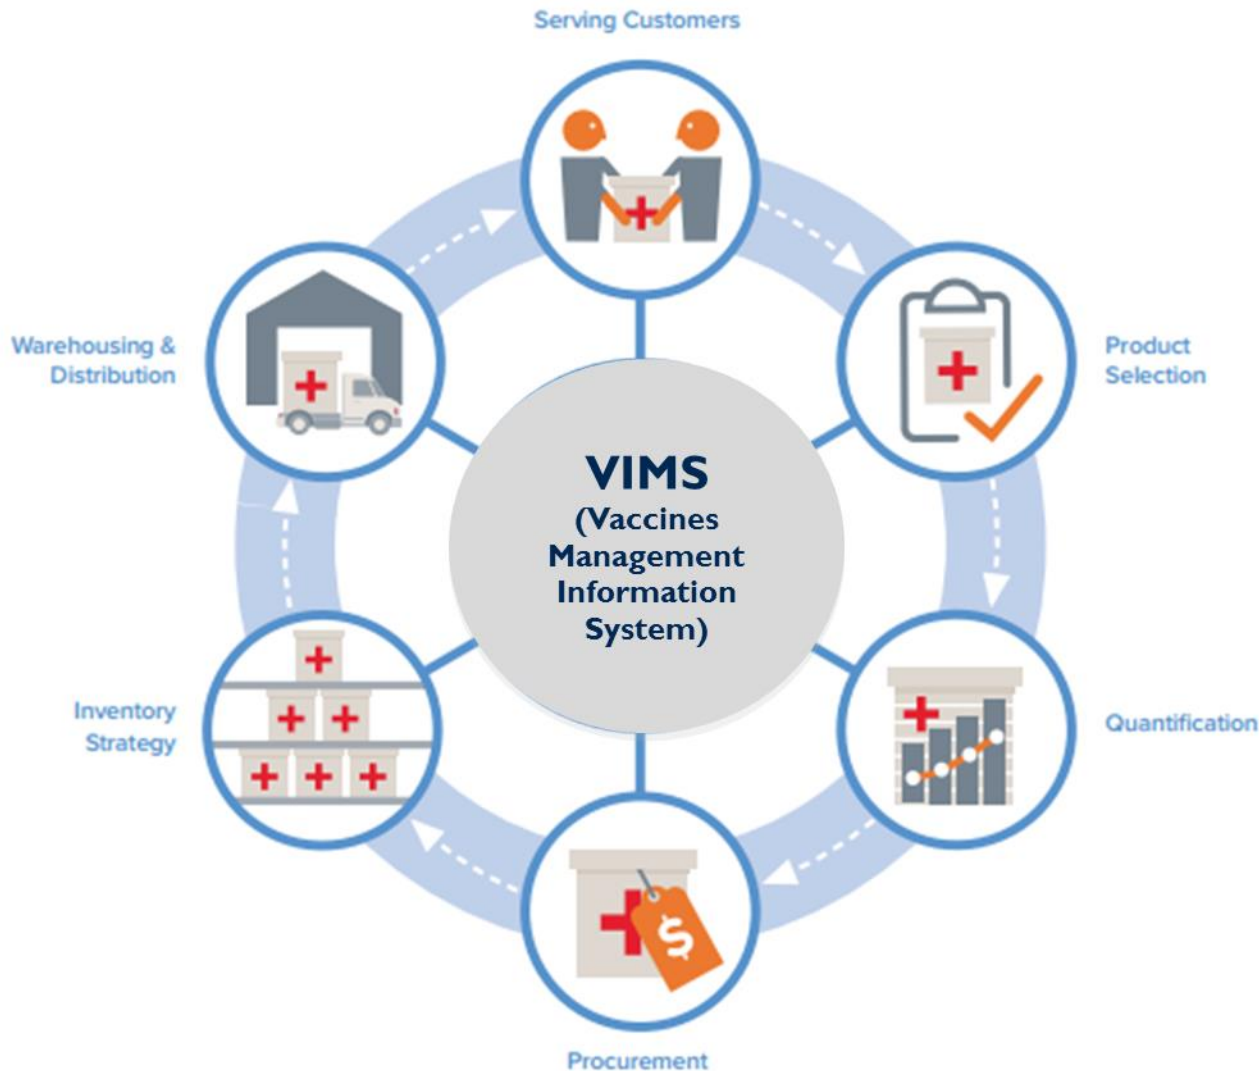

VVM 2D Barcode

PITCH # 5 TImR

Tanzania Immunization Registry

PITCH# 6 : Supply Chain ESP

Unified Supply Chain Insight

PITCH # 7 VIMS enabled IMPACT Team Network

A people-centered, data-driven approach to improving the performance of the supply chain. IMPACT stands for:

- **Information**
- **Mobilized for**
- **Performance**
- **Analysis and**
- **Continuous**
- **Transformation**

.....towards supply chain excellence

PITCH # 7

Hunter global tracking

TechNet-21

The Technical Network for
Strengthening Immunization Services

PITCH # 8

INDIGO

PITCH# 10 : FORTH Live saving delivery system at scale

World Health
Organization

Big Round of Applause..

TechNet-21

The Technical Network for
Strengthening Immunization Services